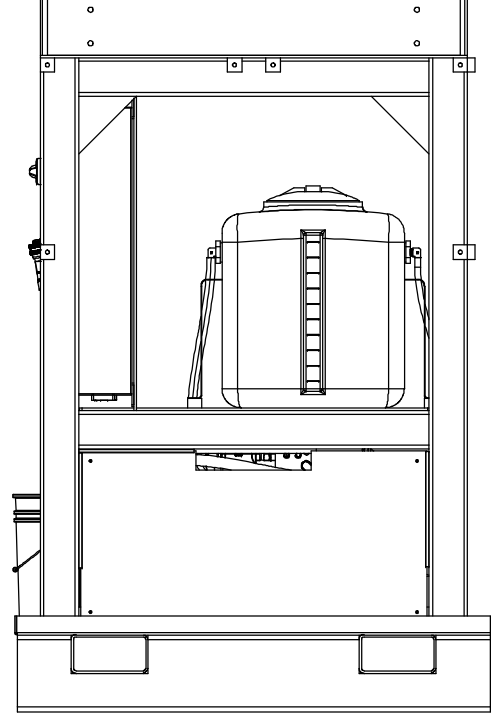

6 5 4 3 2 1

[1263.65]  
49.75

△ WATER SUPPLY 1/2" NPT FEMALE  
◇ OUTPUT MANIFOLD 1/2" NPT FEMALE

D

D

[1502.41]  
59.15

C

C

B

B

[3082.29]  
121.35

[1889.13]  
74.38

1

1-5 CAN BE MOVED TO SIDES

A

A

BRAND:	168 MFG.
COMPANY:	PRECISION TOOL TECHNOLOGIES INC.
PART NO.:	PS1AN
MODEL:	FS120

6 5 4 3 2 1