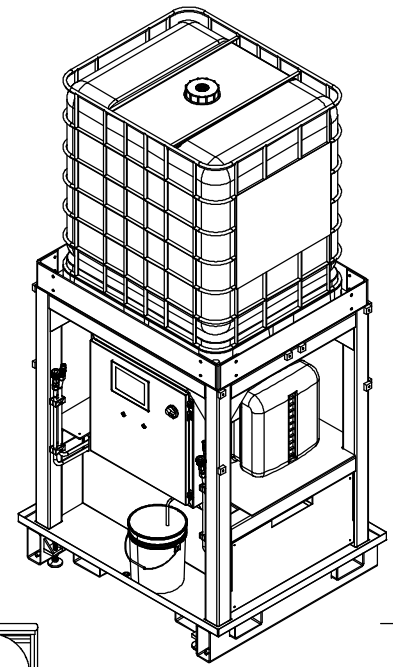

6 5 4 3 2 1

[1263.65]  
49.75

△ WATER SUPPLY 1/2" NPT FEMALE  
◇ OUTPUT MANIFOLD 1/2" NPT FEMALE

D

D

[1502.41]  
59.15

C

C

B

B

[3082.29]  
121.35

[1889.13]  
74.38

1

1-5 CAN BE MOVED TO SIDES

A

A