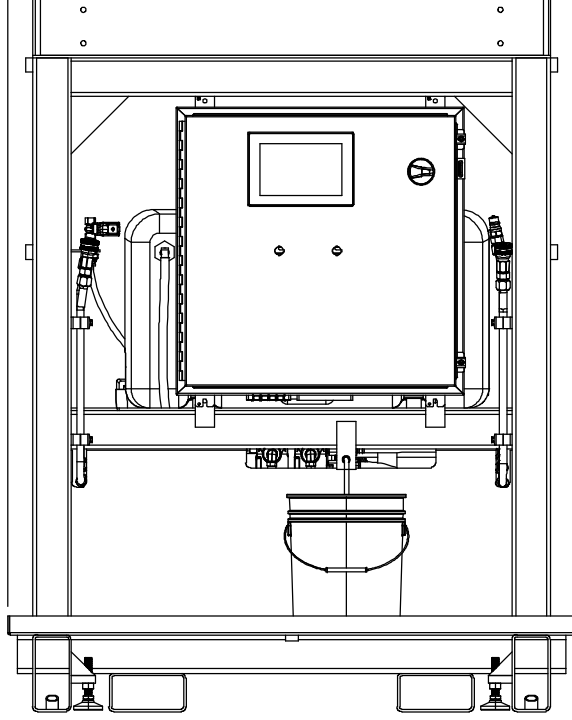

6 5 4 3 2 1

[1263.65]  
49.75

△ WATER SUPPLY 1/2" NPT FEMALE  
◇ OUTPUT MANIFOLD 1/2" NPT FEMALE

D

D

[1502.41]  
59.15

C

C

B

B

[3082.29]  
121.35

[1889.13]  
74.38

1

1-5 CAN BE MOVED TO SIDES

A

A

BRAND:	168 MFG.
COMPANY:	PRECISION TOOL TECHNOLOGIES INC.
PART NO.:	PS1AN
MODEL:	FS120

6 5 4 3 2 1