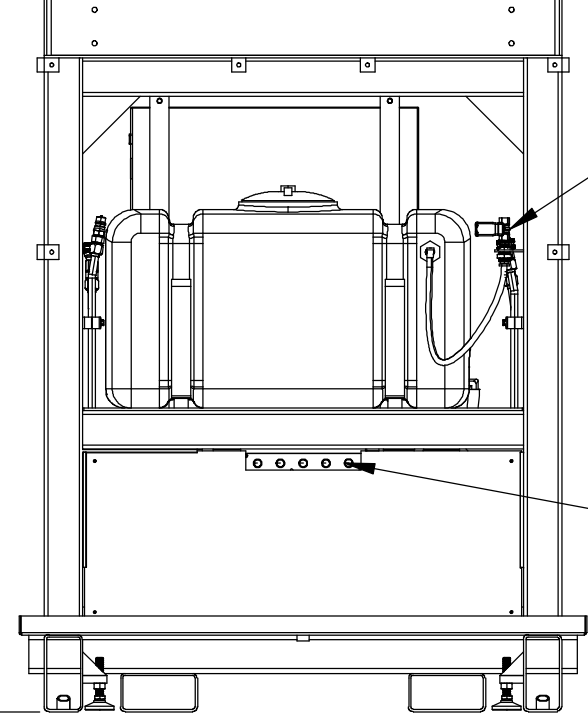

6 5 4 3 2 1

[1263.65]  
49.75

△ WATER SUPPLY 1/2" NPT FEMALE  
◇ OUTPUT MANIFOLD 1/2" NPT FEMALE

D

D

[1502.41]  
59.15

C

C

B

B

[3082.29]  
121.35

[1889.13]  
74.38

1

1-5 CAN BE MOVED TO SIDES

A

A

BRAND:	168 MFG.
COMPANY:	PRECISION TOOL TECHNOLOGIES INC.
PART NO.:	PS1AN
MODEL:	FS120

6 5 4 3 2 1