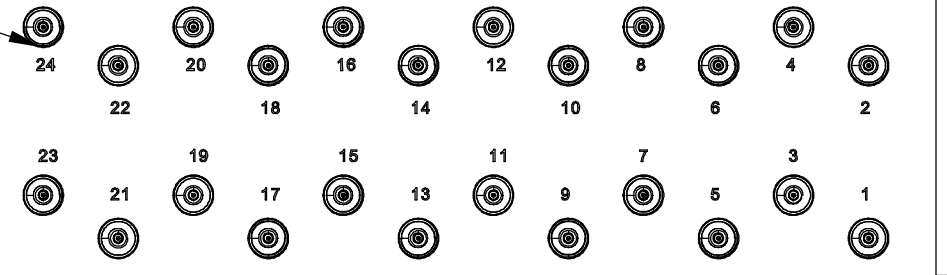

[495.30]  
19.50

[261.24]  
10.29  
CLEARANCE

[533.40]  
21.00

[495.30]  
19.50

[533.40]  
21.00

[210.18]  
8.27

1-24

-  SUPPLY/SERIES CONNECTION 3/4" NPT FEMALE
-  OUTPUTS 1/2" NPT FEMALE
-  SENSOR, POWER AND ETHERCAT GLANDS

BRAND:	168 MFG.
COMPANY:	PRECISION TOOL TECHNOLOGIES INC.
PART NO.:	DN1B
MODEL:	FS120